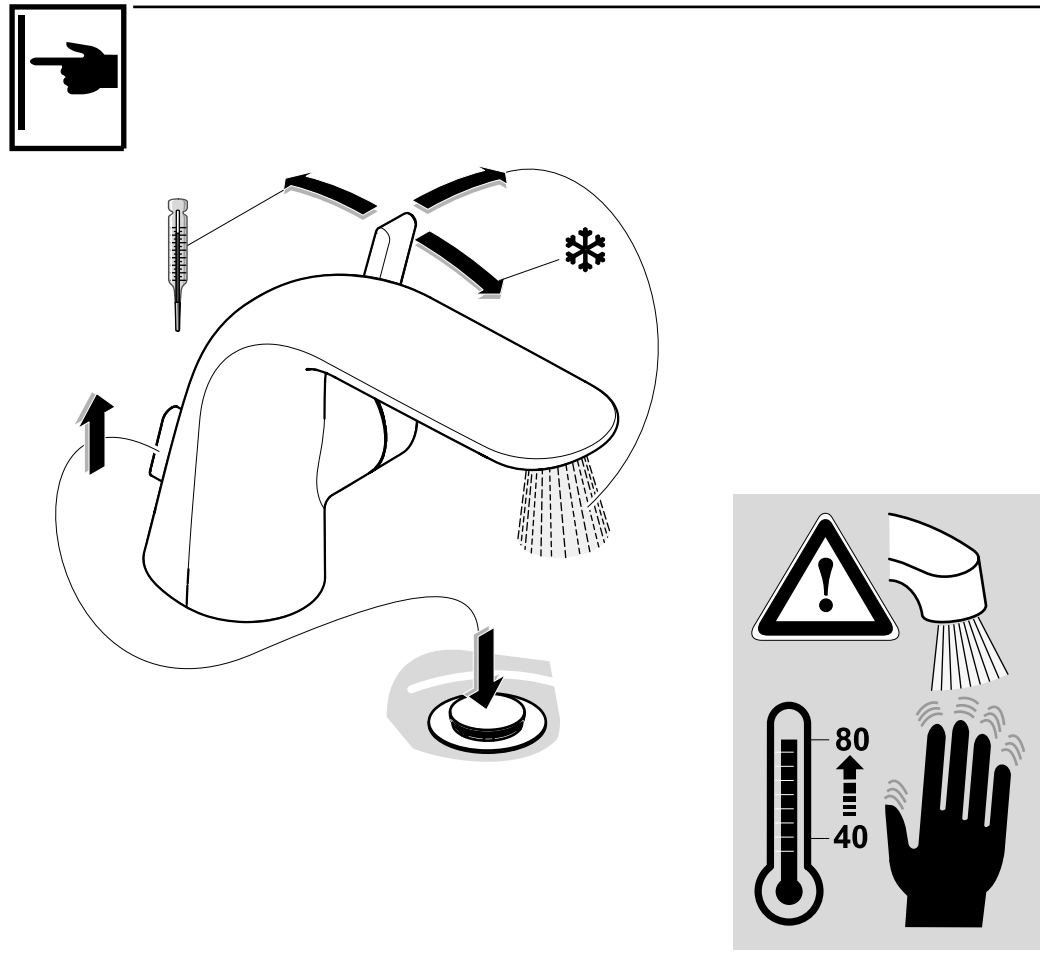

MELANGE

**A 4258 .. A 4260 .. A4268 .. A4287 ..
 A 5962 ..**

0116 / A 865 736
 (+ A 865 612)

Ideal Standard International NV
 Corporate Village - Gent Building
 Da Vincilaan 2
 1935 Zaventem
 Belgium

www.idealstandardinternational.com